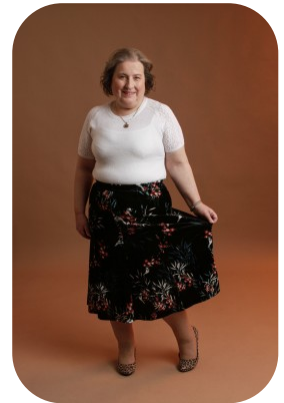

Additional Talents:
READ
WRITER