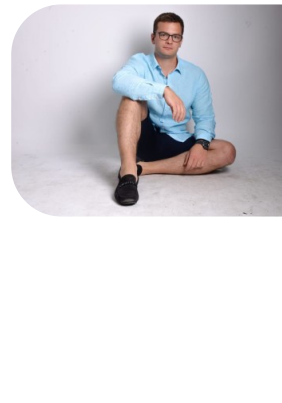

Stefan Novakovic

Age: 31-40	Height: 6ft3inch	Eye Colour: Blue	Accent: East Euro
Gender:M	Weight: 105kg	Waist: 32	Bust: 47
Location: London	Shoe Size: 12	Hips: 43	
Drives: Yes	Hair Color: Blonde		

Talents
COMMERCIAL MODELS