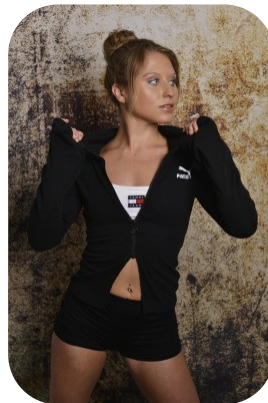

# Steffi Condick

Age: 25-30	Height: 5ft2inch	Eye Colour: Blue	Accent: Other
Gender:F	Weight: 53kg	Waist: 26	
Location: London	Shoe Size: 3	Bust: 32	
Drives: Yes	Hair Color: Blonde	Hips: 34	

Talents  
COMMERCIAL MODELS, EXTRAS