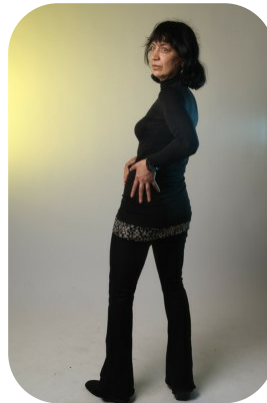

Stela Smokova

Age: 51-60	Height: 5ft6inch	Eye Colour: Blue	Accent: East Euro
Gender:F	Weight: 56kg	Waist: 29	Bust: 34
Location: London	Shoe Size: 6	Hips: 37	
Drives: No	Hair Color: Brunette		

Talents

COMMERCIAL MODELS, MATURE MODELS, EXTRAS