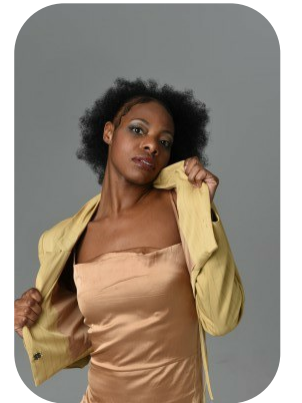

# Stella Blake

Age: 31-40	Height: 5ft8inch	Eye Colour: Brown	Accent: Northern
Gender:F	Weight: 53kg	Waist: 28"	Bust: 34C
Location: Britain North	Shoe Size: 7	Hips: 33	
Drives: Yes	Hair Color: Black		

Talents  
COMMERCIAL MODELS, EXTRAS