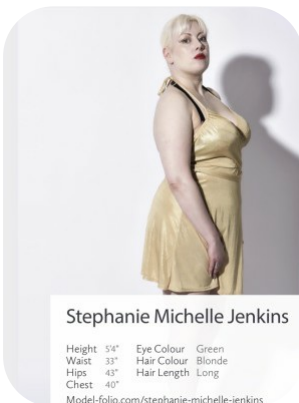

Stephanie Michelle Jenkins