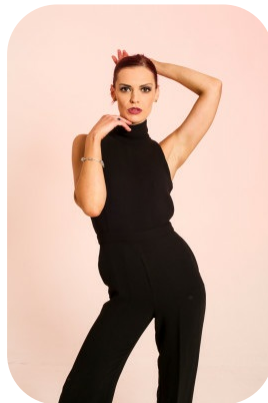

Additional Talents:

SWIM BIKE GYM FITNESS SING

SONG WRITING