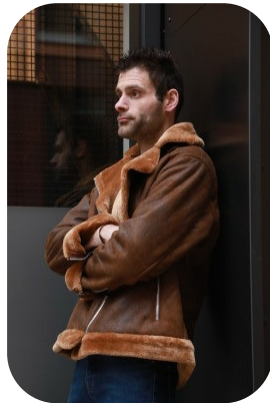

Additional Talents:
SWIM BIKE GYM FITNESS