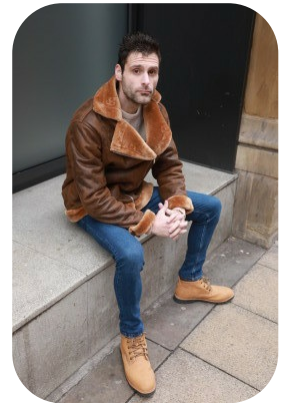

Additional Talents:
SWIM BIKE GYM FITNESS