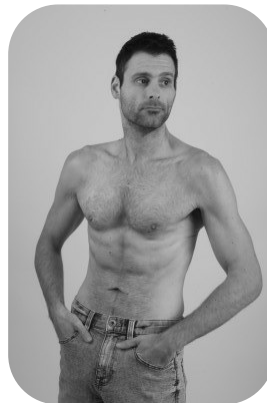

Additional Talents:
SWIM BIKE GYM FITNESS