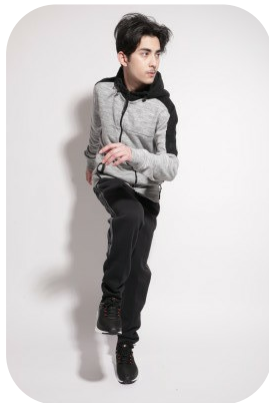

Stephen M

Videos: 1

Age: 16-20	Height: 5ft7inch	Eye Colour: Brown	Accent: London
Gender: M	Weight: 47kg	Waist: 29	Bust: 35
Location: London	Shoe Size: 8.UK	Hips: 32	
Drives: No	Hair Color: Black		

Talents
COMMERCIAL MODELS