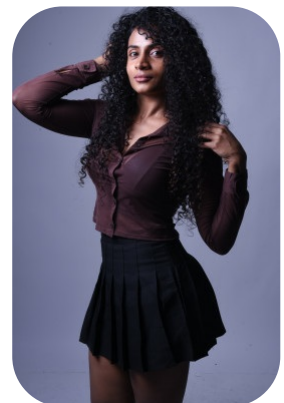

Subhashini Dhayanithy

Age: 25-30	Height: 5ft6inch	Eye Colour: Black	Accent: London
Gender:F	Weight: 58kg	Waist: 28	Bust: 34D
Location: London	Shoe Size: 7	Hips: 32	
Drives: Yes	Hair Color: Black		

Talents
COMMERCIAL MODELS, EXTRAS