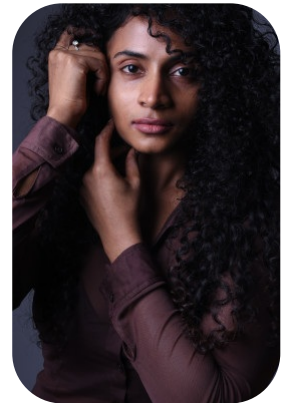

Subhashini Dhayanithy

Age: 25-30	Height: 5ft6inch	Eye Colour: Black	Accent: London
Gender:F	Weight: 58kg	Waist: 28	Bust: 34D
Location: London	Shoe Size: 7	Hips: 32	
Drives: Yes	Hair Color: Black		

Talents
COMMERCIAL MODELS, EXTRAS