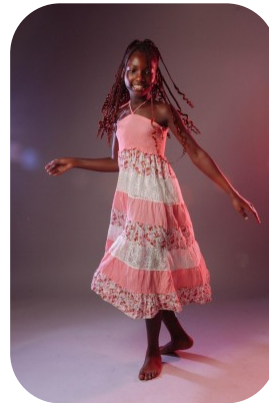

Additional Talents:
FOOTBALL - BASKETBALL - SING - CLARINET (Beginner)