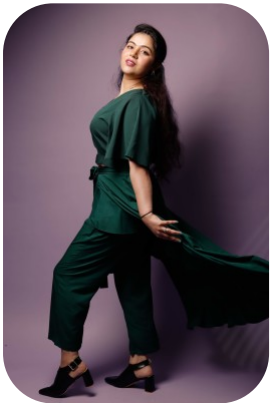

Sudha Mishra

Age: 31-40	Height: 5ft6inch	Eye Colour: Brown	Accent: South Asian
Gender:F	Weight: 64kg	Waist: 30	
Location: London	Shoe Size: 7	Bust: 36	
Drives: No	Hair Color: Brunette	Hips: 40	

Talents
COMMERCIAL MODELS, EXTRAS