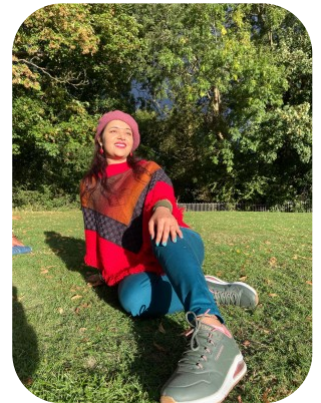

Sudha Mishra

Age: 31-40	Height: 5ft6inch	Eye Colour: Brown	Accent: South Asian
Gender:F	Weight: 64kg	Waist: 30	
Location: London	Shoe Size: 7	Bust: 36	
Drives: No	Hair Color: Brunette	Hips: 40	

Talents
COMMERCIAL MODELS, EXTRAS