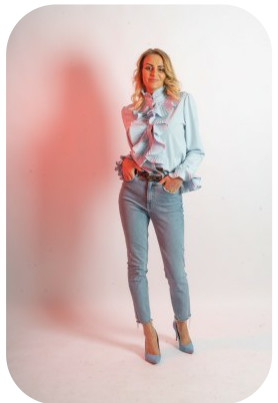

Sue Conron

Age: 41-50	Height: 5ft7inch	Eye Colour: Brown	Accent: Northern
Gender:F	Weight: 54kg	Waist: 27	
Location: Britain	Shoe Size: 6	Bust: 34D	
North	Hair Color: Blonde	Hips: 34	
Drives: Yes			

Talents
MATURE MODELS, EXTRAS