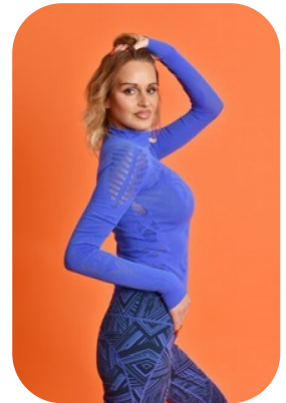

Sue Conron

Age: 41-50	Height: 5ft7inch	Eye Colour: Brown	Accent: Northern
Gender:F	Weight: 54kg	Waist: 27	
Location: Britain	Shoe Size: 6	Bust: 34D	
North	Hair Color: Blonde	Hips: 34	
Drives: Yes			

Talents
MATURE MODELS, EXTRAS