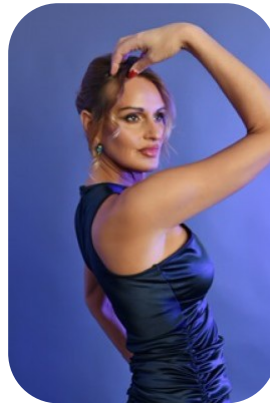

Sue Conron

Age: 41-50	Height: 5ft7inch	Eye Colour: Brown	Accent: Northern
Gender:F	Weight: 54kg	Waist: 27	
Location: Britain	Shoe Size: 6	Bust: 34D	
North	Hair Color: Blonde	Hips: 34	
Drives: Yes			

Talents
MATURE MODELS, EXTRAS