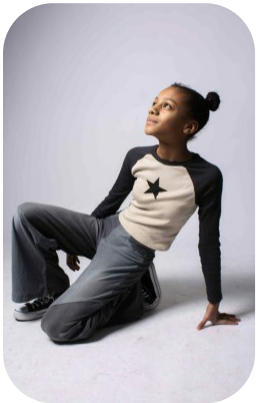

Summer Ndi

Age: 11-15	Height: 5ft5inch	Eye Colour: Brown	Accent: London
Gender:F	Weight: 43kg	Waist: 24	Bust: 30
Location: London	Shoe Size: 7	Hips: 31	
Drives: No	Hair Color: Black		

Talents
CHILD MODELLING, EXTRAS