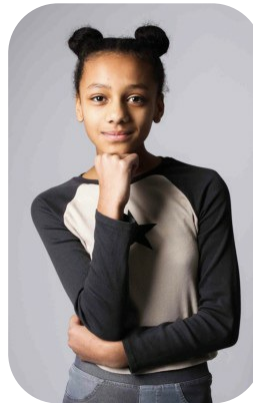

Summer Ndi

Age: 11-15	Height: 5ft5inch	Eye Colour: Brown	Accent: London
Gender:F	Weight: 43kg	Waist: 24	Bust: 30
Location: London	Shoe Size: 7	Hips: 31	
Drives: No	Hair Color: Black		

Talents
CHILD MODELLING, EXTRAS