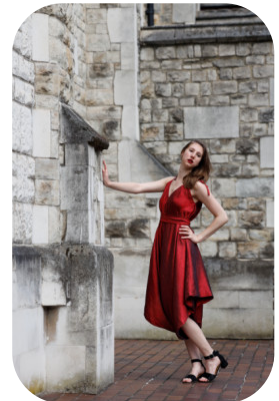

Susanne Fritscher

Age: 25-30	Height: 5ft11inch	Eye Colour: Brown	Accent: London
Gender:F	Weight: 65kg	Waist: 30	Bust: 34B
Location: London	Shoe Size: 8.UK	Hips: 35	
Drives: No	Hair Color: Brunette		

Talents
COMMERCIAL MODELS, HIGH FASHION, EXTRAS