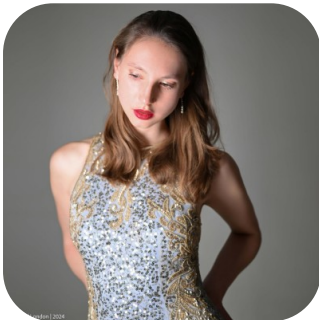

Susanne Fritscher

Age: 25-30	Height: 5ft11inch	Eye Colour: Brown	Accent: London
Gender:F	Weight: 65kg	Waist: 30	Bust: 34B
Location: London	Shoe Size: 8.UK	Hips: 35	
Drives: No	Hair Color: Brunette		

Talents
COMMERCIAL MODELS, HIGH FASHION, EXTRAS