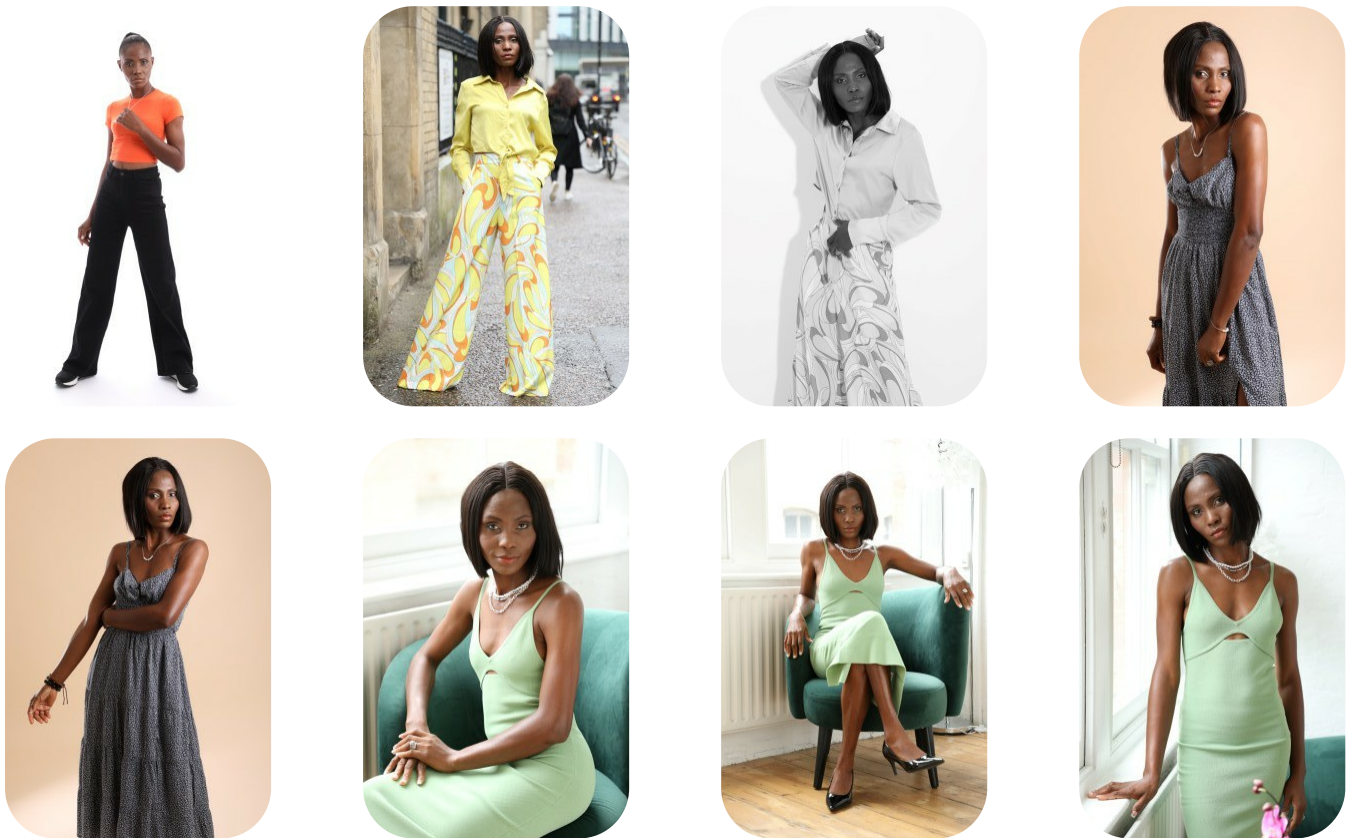

Susan Sibun

Age: 31-40	Height: 5ft5inch	Eye Colour: Brown	Accent: African
Gender:F	Weight: 51kg	Waist: 27	
Location: London	Hair Color: Black	Bust: 32	
Drives: No		Hips: 35	

Talents
COMMERCIAL MODELS

Additional Talents: