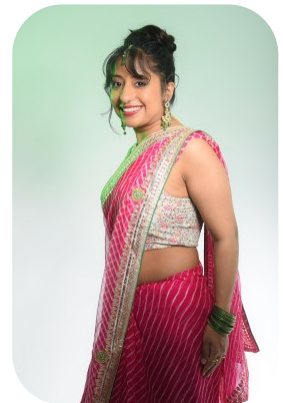

Swatie Hasija

Age: 31-40	Height: 5ft3inch	Eye Colour: Black	Accent: South Asian
Gender:F	Weight: 60kg	Waist: 28	Bust: 35
Location: London	Shoe Size: 5.5	Hips: 38	
Drives: No	Hair Color: Black		

Talents
COMMERCIAL MODELS, EXTRAS