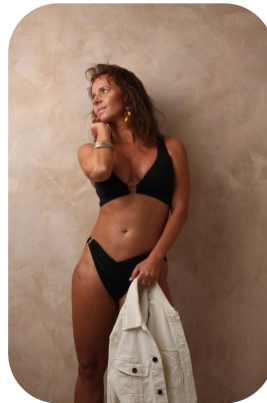

Szilvia Szabolcsi

Credits: 5

Age: 41-50	Height: 5ft3inch	Eye Colour: Blue	Accent: East Euro
Gender:F	Weight: 50kg	Waist: 68 cm	
Location: London	Shoe Size: 5	Bust: 90 cm	
Drives: No	Hair Color: Brunette	Hips: 92 cm	

Talents
MATURE MODELS, EXTRAS

Additional Talents:
SWIM - ROWING - GYM

Credits:

Years of Production	Production Name	Role
2016	TFP shoot- Clayton Croker	portrait model
2015	Channel 7 -The Hot Plate	
2015	NSW Transport	mum
2015	Eddie Araya director	crew member
2015	Channel 7-Project Y	extra