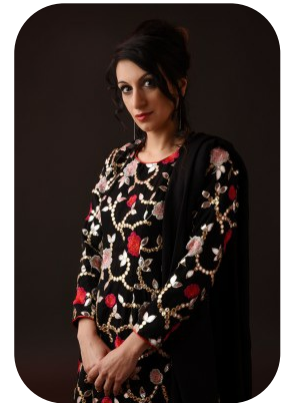

Additional Talents:

BIKE - SWIM

GYM - FITNESS