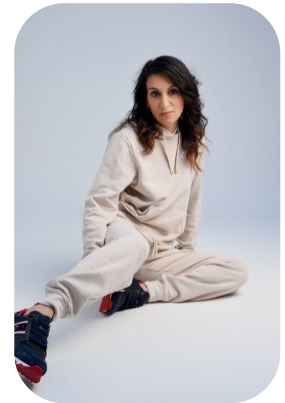

Additional Talents:

BIKE - SWIM

GYM - FITNESS