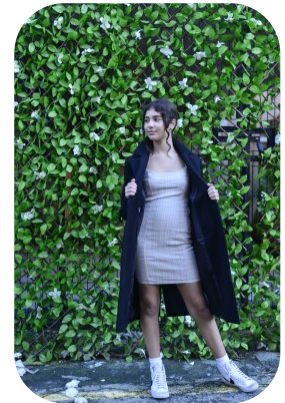

Tamara H

Age: 11-15	Height: 5ft5inch	Eye Colour: Brown	Accent: London
Gender:F	Weight: 55kg		
Location: London	Shoe Size: 5.5		
Drives: No	Hair Color: Brunette		

Talents
CHILD MODELLING, TEEN MODELS, EXTRAS