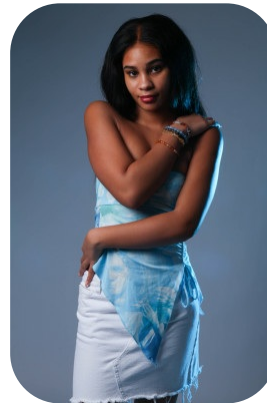

Tamia Daniels

Age: 16-20	Height: 5ft6inch	Eye Colour: Brown	Accent: London
Gender:F	Weight: 60kg	Waist: 28	Bust: 30
Location: London	Shoe Size: 5.5	Hips: 33	
Drives: No	Hair Color: Black		

Talents
COMMERCIAL MODELS, EXTRAS