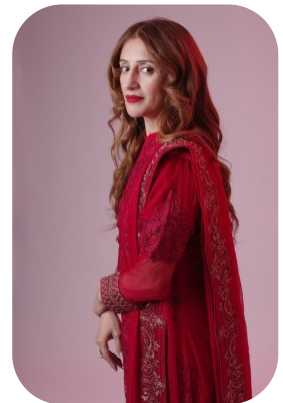

Tamia Khalid

Age: 41-50	Height: 5ft1inch	Eye Colour: Brown	Accent: London
Gender:F	Weight: 48kg	Waist: 29	Bust: 32
Location: London	Shoe Size: 4	Hips: 37	
Drives: Yes	Hair Color: Brunette		

Talents
MATURE MODELS, EXTRAS