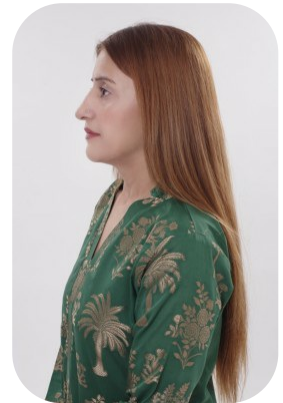

Tamia Khalid

Age: 41-50	Height: 5ft1inch	Eye Colour: Brown	Accent: London
Gender:F	Weight: 48kg	Waist: 29	Bust: 32
Location: London	Shoe Size: 4	Hips: 37	
Drives: Yes	Hair Color: Brunette		

Talents
MATURE MODELS, EXTRAS