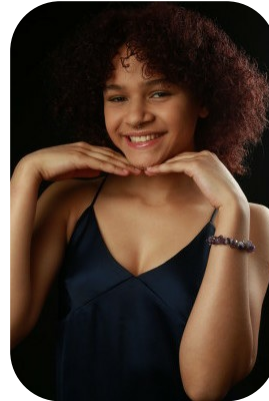

Tamika Msichili

Age: 11-15	Height: 5ft4inch	Eye Colour: Brown	Accent: London
Gender:F	Weight: 52kg	Waist: 68	Bust: 80
Location: London	Shoe Size: 5.5		
Drives: No	Hair Color: Other/Extreme		

Talents
TEEN MODELS, EXTRAS