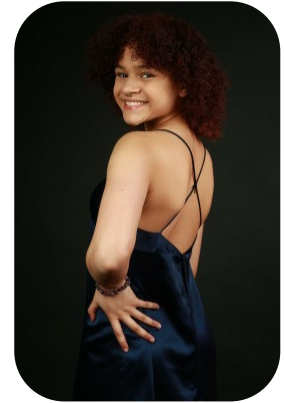

Tamika Msichili

Age: 11-15	Height: 5ft4inch	Eye Colour: Brown	Accent: London
Gender:F	Weight: 52kg	Waist: 68	Bust: 80
Location: London	Shoe Size: 5.5		
Drives: No	Hair Color: Other/Extreme		

Talents
TEEN MODELS, EXTRAS