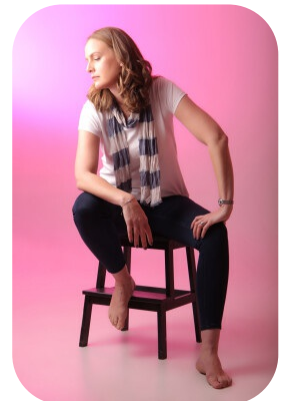

Tamsin Cope

Credits: 2

Age: 41-50	Height: 6ft1inch	Eye Colour: Hazel	Accent: American
Gender:F	Weight: 78kg	Waist: 37	Bust: 36D
Location: London	Shoe Size: 10	Hips: 40	
Drives: Yes	Hair Color: Blonde		

Talents
MATURE MODELS, EXTRAS

Additional Talents:

BIKE - SWIM - ROLLERSKATE - HORSERIDE - SKI - ICESKATE - CLIMBING - TENNIS

Credits:

Years of Production	Production Name	Role
2020	Broadway Studios	
2020	Portrait photography	Model

FOR ANY INQUIRIES PLEASE CONTACT US