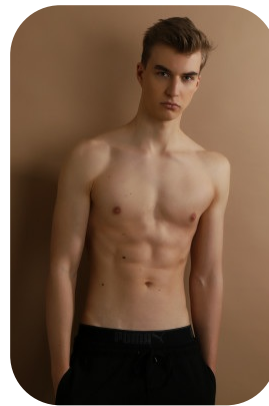

# Tanguy Lamy

Age: 21-24	Height: 6ft6inch	Eye Colour: Blue	Accent: French
Gender: M	Weight: 85kg	Waist: 30	Bust: 37
Location: Britain North	Shoe Size: 12.5	Hips: 37	
Drives: No	Hair Color: Blonde		

Talents  
COMMERCIAL MODELS, FITNESS MODELS,  
EXTRAS, ATHLETES