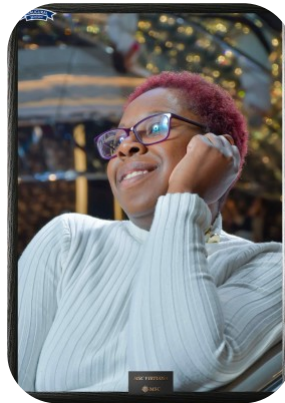

# Tarah Smith

Age: 31-40	Height: 5ft2inch	Eye Colour: Brown	Accent: London
Gender:F	Weight: 74kg	Bust: 34C	
Location: Britain North	Shoe Size: 5		
Drives: Yes	Hair Color: Red		

Talents  
COMMERCIAL MODELS