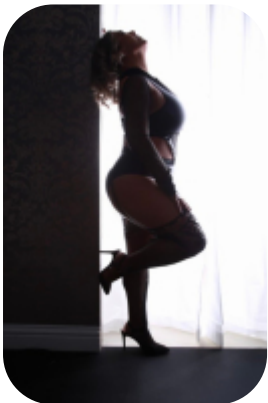

Taryn Marshall

Age: 51-60	Height: 5ft0inch	Eye Colour: Brown	Accent: Northern
Gender:F	Weight: 80kg	Waist: 37	Bust: 34G
Location: London	Shoe Size: 5.5	Hips: 40	
Drives: No	Hair Color: Blonde		

Talents
MATURE MODELS, EXTRAS