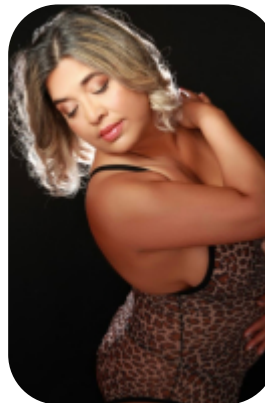

Taryn Marshall

Age: 51-60	Height: 5ft0inch	Eye Colour: Brown	Accent: Northern
Gender:F	Weight: 80kg	Waist: 37	Bust: 34G
Location: London	Shoe Size: 5.5	Hips: 40	
Drives: No	Hair Color: Blonde		

Talents
MATURE MODELS, EXTRAS