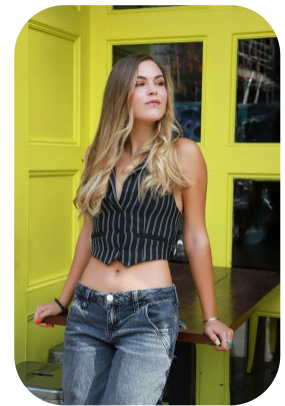

Tatum Meyer

Age: 21-24	Height: 5ft4inch	Eye Colour: Hazel	Accent: Australian
Gender:F	Weight: 52kg	Waist: 25	Bust: 33
Location: Britain North	Shoe Size: 5	Hips: 35.5	
Drives: Yes	Hair Color: Blonde		

Talents
 ALTERNATIVE MODELS, COMMERCIAL MODELS, EXTRAS, ATHLETES