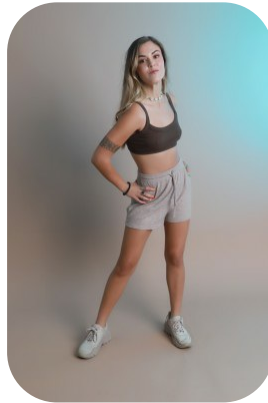

Tatum Meyer

Age: 21-24	Height: 5ft4inch	Eye Colour: Hazel	Accent: Australian
Gender:F	Weight: 52kg	Waist: 25	Bust: 33
Location: Britain North	Shoe Size: 5	Hips: 35.5	
Drives: Yes	Hair Color: Blonde		

Talents
 ALTERNATIVE MODELS, COMMERCIAL MODELS, EXTRAS, ATHLETES