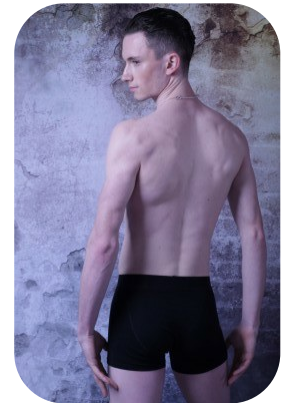

Teagan Penny

Age: 21-24	Height: 6ft2inch	Eye Colour: Gray	Accent: London
Gender:M	Weight: 66kg	Waist: 30	Bust: 38
Location: London	Shoe Size: 10	Hips: 36	
Drives: No	Hair Color: Brunette		

Talents
COMMERCIAL MODELS, EXTRAS, SPECIALITY

Additional Talents:
SWIM - SKATEBOARD - SKI - SNOWBOARD - CLIMB
BIKE (ROAD RACE & MOTOR BIKING)

BOXING (4 YEARS)

GYM FITNESS

FOR ANY INQUIRIES PLEASE CONTACT US

0207 834 66 60 - Office

www.fusionmng.com

cast@fusionmng.com