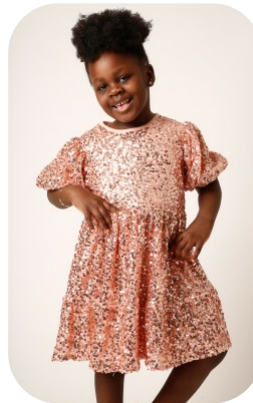

# Temiloluwa oje

Age: 0-5	Height: 3ft8inch	Eye Colour: Brown	Accent: London
Gender:F	Weight: 22kg	Waist: 24	Bust: 25
Location: London	Shoe Size: 11	Hips: 27	
Drives: No	Hair Color: Black		

Talents  
CHILD MODELLING, EXTRAS