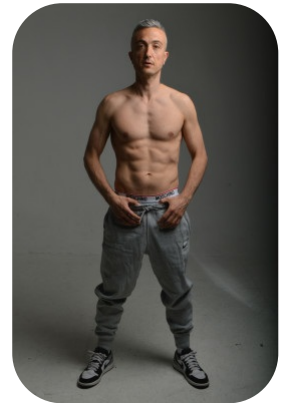

Teo Kara

Videos: 1

Age: 31-40	Height: 5ft9inch	Eye Colour: Hazel	Accent: Mediterranean
Gender:M	Weight: 62kg	Waist: 30	
Location: London	Shoe Size: 8.UK	Bust: 96CM	
Drives: Yes	Hair Color: Grey/White	Hips: 32	

Talents

FITNESS MODELS, MATURE MODELS, EXTRAS

Additional Talents:

BIKE - SWIM - SKI - CLIMB - BOULDERING

CALISTHENICS - 4 YEARS

FOR ANY INQUIRIES PLEASE CONTACT US

0207 834 66 60 - Office

www.fusionmng.com