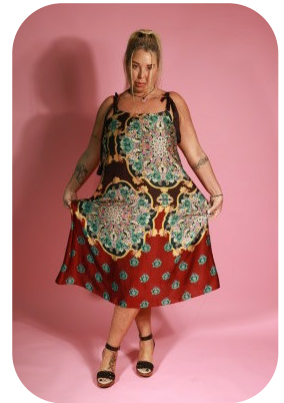

Teresa Gandres

Age: 51-60	Height: 5ft6inch	Eye Colour: Hazel	Accent: London
Gender: F	Weight: 82kg	Waist: 32	Bust: 36
Location: London	Shoe Size: 5	Hips: 34	
Drives: Yes	Hair Color: Blonde		

Talents
MATURE MODELS, EXTRAS