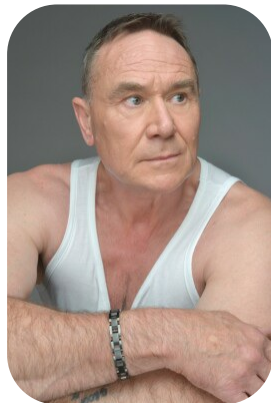

Terry Lampard

Age: 61-70	Height: 6ft0inch	Eye Colour: Blue	Accent: London
Gender: M	Weight: 92kg	Waist: 36	Bust: 46
Location: London	Shoe Size: 11	Hips: 40	
Drives: Yes	Hair Color: Brunette		

Talents
MATURE MODELS, EXTRAS