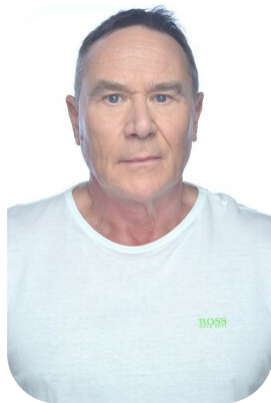

Terry Lampard

Age: 61-70	Height: 6ft0inch	Eye Colour: Blue	Accent: London
Gender: M	Weight: 92kg	Waist: 36	Bust: 46
Location: London	Shoe Size: 11	Hips: 40	
Drives: Yes	Hair Color: Brunette		

Talents
MATURE MODELS, EXTRAS