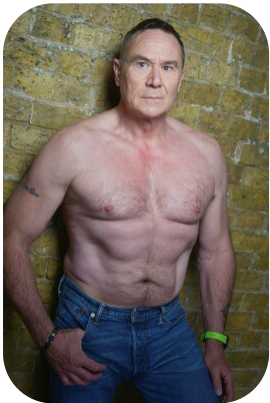

Terry Lampard

Age: 61-70	Height: 6ft0inch	Eye Colour: Blue	Accent: London
Gender: M	Weight: 92kg	Waist: 36	Bust: 46
Location: London	Shoe Size: 11	Hips: 40	
Drives: Yes	Hair Color: Brunette		

Talents
MATURE MODELS, EXTRAS