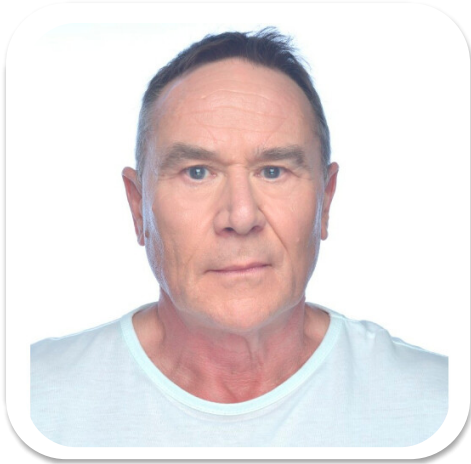

Terry Lampard

Age: 61-70	Height: 6ft0inch	Eye Colour: Blue	Accent: London
Gender: M	Weight: 92kg	Waist: 36	Bust: 46
Location: London	Shoe Size: 11	Hips: 40	
Drives: Yes	Hair Color: Brunette		

Talents
MATURE MODELS, EXTRAS