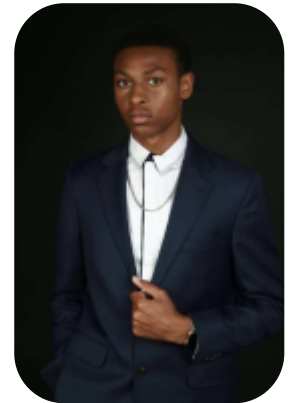

Teshawn Diop

Age: 16-20	Height: 5ft11inch	Eye Colour: Hazel	Accent: London
Gender: M	Weight: 75kg	Waist: 35ch/	
Location: London	Shoe Size: 11	Bust: 36/90cm	
Drives: No	Hair Color: Black	Hips: 32	

Talents
COMMERCIAL MODELS, EXTRAS, ATHLETES

Additional Talents:

BIKE - SWIM - ROCK CLIMBING - BASKETBALL - RUGBY - BADMINTON - SPORTS COACH - LONG DISTANCE RUNNING - BOATING (Sailing, Kayak, Speed Boat, Buoyancy Boat, Flag Boat) -

FOR ANY INQUIRIES PLEASE CONTACT US