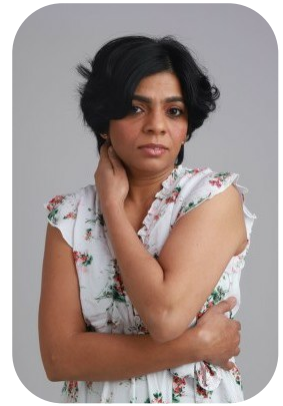

Additional Talents: