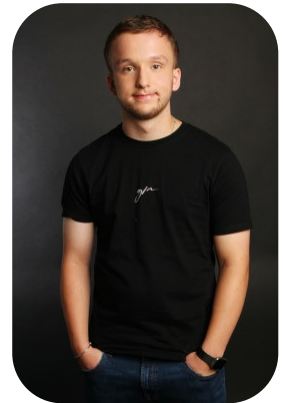

Thomas Bevan

Age: 16-20	Height: 5ft4inch	Eye Colour: Hazel	Accent: London
Gender: M	Weight: 64kg	Waist: 32	Bust: 36
Location: London	Shoe Size: 7.5	Hips: 34	
Drives: No	Hair Color: Brunette		

Talents
COMMERCIAL MODELS, EXTRAS