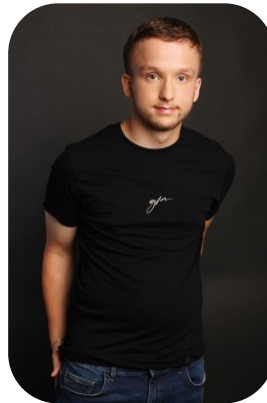

Thomas Bevan

Age: 16-20	Height: 5ft4inch	Eye Colour: Hazel	Accent: London
Gender: M	Weight: 64kg	Waist: 32	Bust: 36
Location: London	Shoe Size: 7.5	Hips: 34	
Drives: No	Hair Color: Brunette		

Talents
COMMERCIAL MODELS, EXTRAS