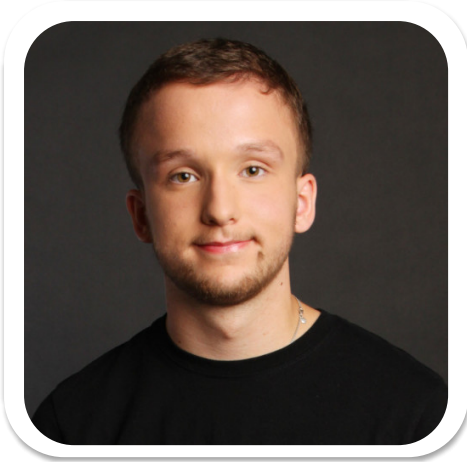

Thomas Bevan

Age: 16-20	Height: 5ft4inch	Eye Colour: Hazel	Accent: London
Gender: M	Weight: 64kg	Waist: 32	Bust: 36
Location: London	Shoe Size: 7.5	Hips: 34	
Drives: No	Hair Color: Brunette		

Talents
COMMERCIAL MODELS, EXTRAS