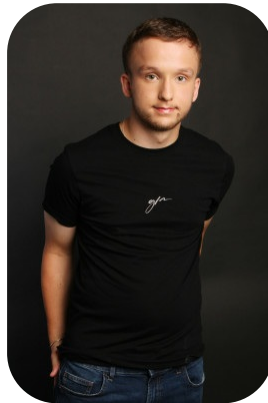

Thomas Bevan

Age: 16-20	Height: 5ft4inch	Eye Colour: Hazel	Accent: London
Gender: M	Weight: 64kg	Waist: 32	Bust: 36
Location: London	Shoe Size: 7.5	Hips: 34	
Drives: No	Hair Color: Brunette		

Talents
COMMERCIAL MODELS, EXTRAS