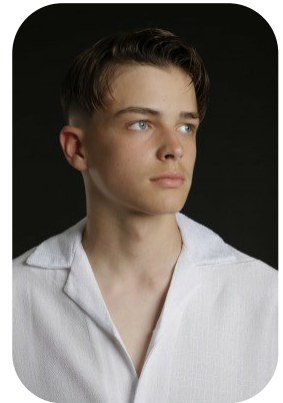

Thomas Hillyer

Age: 11-15	Height: 6ft0inch	Eye Colour: Blue	Accent: London
Gender: M	Weight: 58kg	Waist: 28"	Bust: 32"
Location: London	Shoe Size: 9.5	Hips: N/A	
Drives: No	Hair Color: Brunette		

Talents
TEEN MODELS