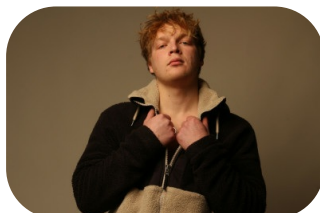

Thomas Newman

Age: 25-30	Height: 5ft9inch	Eye Colour: Blue	Accent: London
Gender: M	Weight: 12kg	Waist: 30	Bust: 37
Location: London	Shoe Size: 9.5	Hips: 29	
Drives: Yes	Hair Color: Blonde		

Talents
COMMERCIAL MODELS