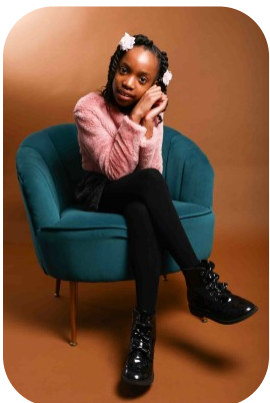

# Tiffany Benie

Age: 6-10	Height: 4ft7inch	Eye Colour: Black	Accent: Northern
Gender:F	Weight: 35kg	Waist: 56	Bust: 60
Location: Britain North	Shoe Size: 4	Hips: 73	
Drives: No	Hair Color: Black		

Talents  
CHILD MODELLING, EXTRAS