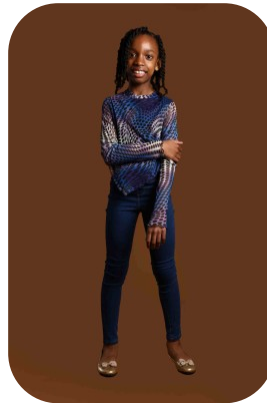

# Tiffany Benie

Age: 6-10	Height: 4ft7inch	Eye Colour: Black	Accent: Northern
Gender:F	Weight: 35kg	Waist: 56	Bust: 60
Location: Britain North	Shoe Size: 4	Hips: 73	
Drives: No	Hair Color: Black		

Talents  
CHILD MODELLING, EXTRAS