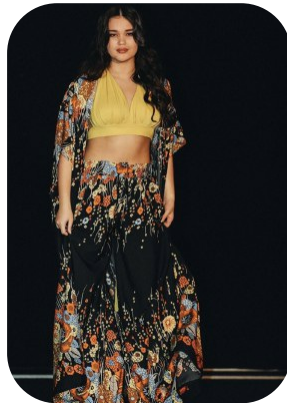

Credits:

Years of Production	Production Name	Role
2023	runway	liverpool, london and paris fashion week

Trainings:

acting

manchester