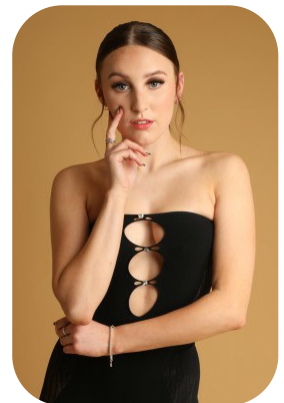

Tilly Patterson

Age: 21-24	Height: 5ft3inch	Waist: 24	Accent: London
Gender:F	Weight: 49kg	Hips: 28.5	
Location: London	Hair Color: Blonde		
Drives: No			

Talents

COMMERCIAL MODELS, EXTRAS, SPECIALITY

Additional Talents:

BIKE - SWIM -HORSERIDE

FIGURE SKATING - 9 YEARS

POLICE CONSTABLE - 1 YEAR

FOR ANY INQUIRIES PLEASE CONTACT US

0207 834 66 60 - Office

www.fusionmng.com

cast@fusionmng.com

FM FUSION
MANAGEMENT
TALENT & MODEL MANAGEMENT AGENCY