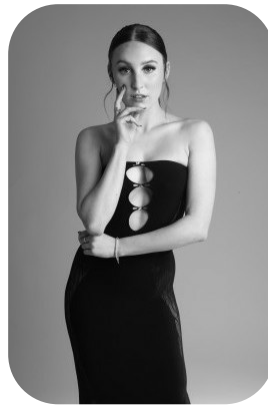

Tilly Patterson

Age: 21-24	Height: 5ft3inch	Waist: 24	Accent: London
Gender:F	Weight: 49kg	Hips: 28.5	
Location: London	Hair Color: Blonde		
Drives: No			

Talents

COMMERCIAL MODELS, EXTRAS, SPECIALITY

Additional Talents:

BIKE - SWIM -HORSERIDE

FIGURE SKATING - 9 YEARS

POLICE CONSTABLE - 1 YEAR

FOR ANY INQUIRIES PLEASE CONTACT US

0207 834 66 60 - Office

www.fusionmng.com

cast@fusionmng.com

FM FUSION
MANAGEMENT
TALENT & MODEL MANAGEMENT AGENCY