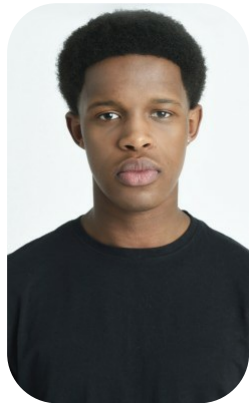

Additional Talents:

SWIM BIKE

FOOTBALL

GYM FITNESS

FOR ANY INQUIRIES PLEASE CONTACT US

0207 834 66 60 - Office

www.fusionmng.com

cast@fusionmng.com

FM FUSION MANAGEMENT
TALENT & MODEL MANAGEMENT AGENCY