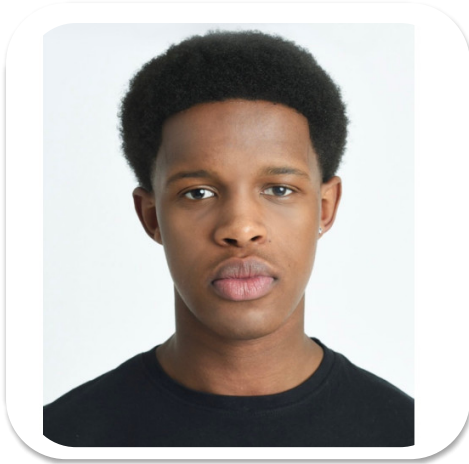

Timothy Gina

| | | | |
|-------------------------|-------------------|-------------------|------------------|
| Age: 16-20 | Height: 5ft9inch | Eye Colour: Brown | Accent: Northern |
| Gender: M | Weight: 73kg | Waist: 32ches | |
| Location: Britain North | Shoe Size: 8.5 | Bust: 37ches | |
| Drives: No | Hair Color: Black | Hips: 47ches | |