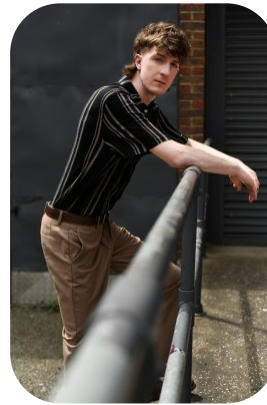

Additional Talents:
SWIM BIKE
ROCK CLIMBING