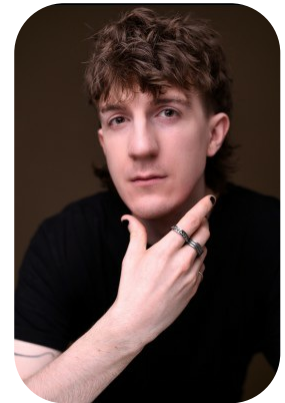

Additional Talents:
SWIM BIKE
ROCK CLIMBING