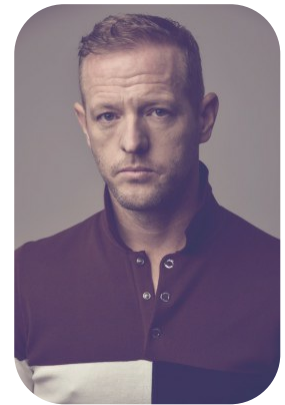

Tim Ross

Age: 31-40	Height: 6ft2inch	Eye Colour: Blue	Accent: London
Gender:M	Shoe Size: 10	Waist: 32	Bust: 38
Location: London	Hair Color: Blonde	Hips: 35	

Talents

COMMERCIAL MODELS, MATURE MODELS, EXTRAS