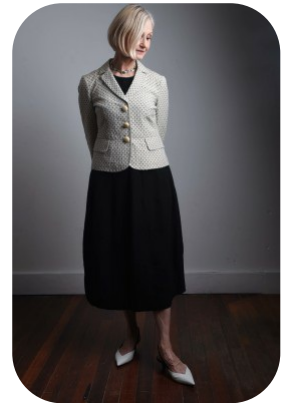

Tina Lukic

Age: 61-70	Height: 5ft7inch	Eye Colour: Blue	Accent: London
Gender:F	Weight: 63kg	Waist: 30es	Bust: 35es
Location: London	Shoe Size: 6.5	Hips: 37es	
Drives: No	Hair Color: Blonde		

Talents
MATURE MODELS, EXTRAS, MUSICIANS

Additional Talents:

ENGLISH TEACHER - INTERIOR DESIGNER - PUBLIC SPEAKER - ACCENT

SING - 30 YEARS

FOR ANY INQUIRIES PLEASE CONTACT US

0207 834 66 60 - Office

www.fusionmng.com

cast@fusionmng.com

FM FUSION
MANAGEMENT
TALENT & MODEL MANAGEMENT AGENCY