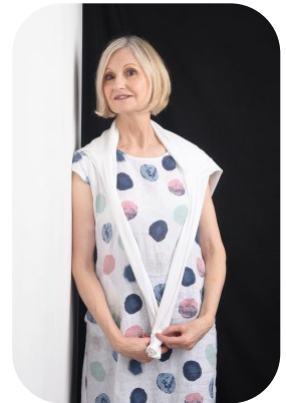

Tina Lukic

Age: 61-70	Height: 5ft7inch	Eye Colour: Blue	Accent: London
Gender:F	Weight: 63kg	Waist: 30es	Bust: 35es
Location: London	Shoe Size: 6.5	Hips: 37es	
Drives: No	Hair Color: Blonde		

Talents
MATURE MODELS, EXTRAS, MUSICIANS