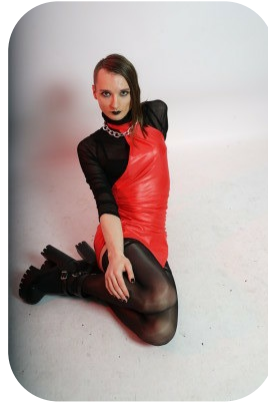

Additional Talents:

YOGA