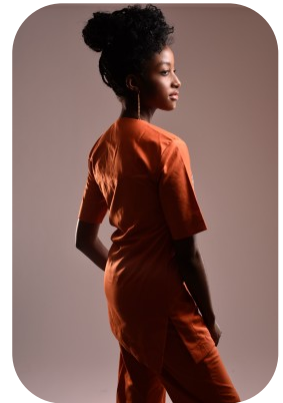

# Tiwaloluwa Fatoye

Videos: 1

Age: 11-15	Height: 5ft9inch	Eye Colour: Brown	Accent: London
Gender:F	Shoe Size: 7	Waist: 26	Bust: 32
Location: London	Hair Color: Black	Hips: 28	

## Talents

TEEN MODELS, EXTRAS