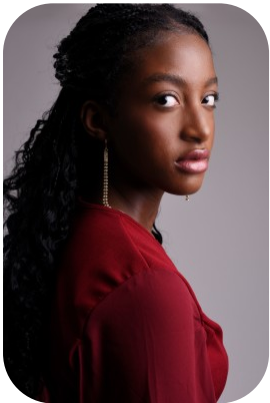

# Tiwaloluwa Fatoye

Videos: 1

Age: 11-15	Height: 5ft9inch	Eye Colour: Brown	Accent: London
Gender:F	Shoe Size: 7	Waist: 26	Bust: 32
Location: London	Hair Color: Black	Hips: 28	

## Talents

TEEN MODELS, EXTRAS