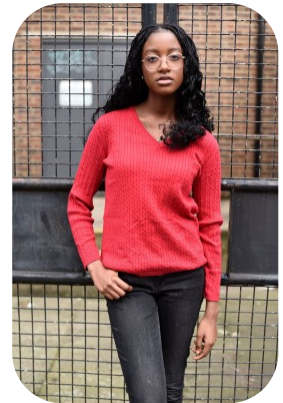

# Tiwaloluwa Fatoye

Videos: 1

Age: 11-15	Height: 5ft9inch	Eye Colour: Brown	Accent: London
Gender:F	Shoe Size: 7	Waist: 26	Bust: 32
Location: London	Hair Color: Black	Hips: 28	

## Talents

TEEN MODELS, EXTRAS