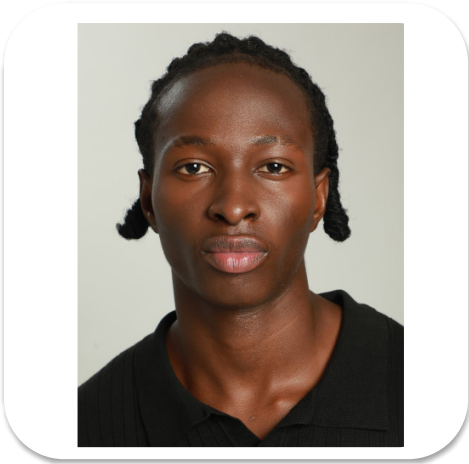

FM Tobiloba Oyelowo-Otepola

Age: 16-20	Height: 5ft9inch	Eye Colour: Black	Accent: African
Gender: M	Weight: 71kg	Waist: 32	Bust: 37
Location: Britain North	Shoe Size: 9	Hips: 37	
Drives: No	Hair Color: Black		