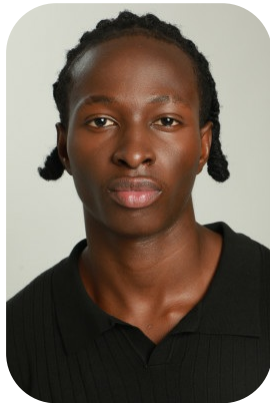

Additional Talents:

BIKE

FOOTBALL