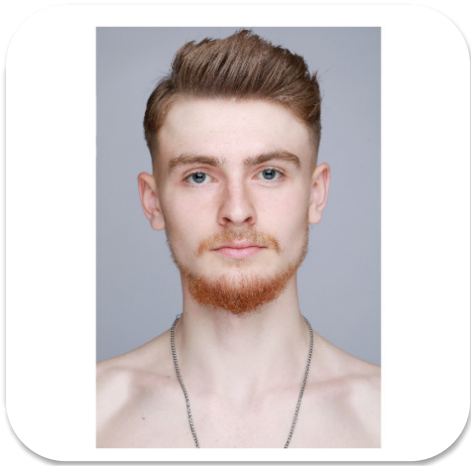

Toby Cooke

Age: 21-24	Height: 6ft3inch	Eye Colour: Blue	Accent: London
Gender:M	Weight: 66kg	Waist: 27	Bust: 33
Location: London	Shoe Size: 14.5	Hips: 34	
Drives: No	Hair Color: Brunette		

Talents
COMMERCIAL MODELS, TEEN MODELS, EXTRAS, ATHLETES