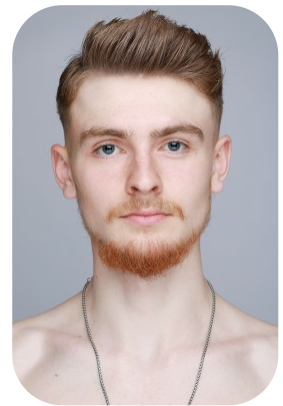

Toby Cooke

Age: 21-24	Height: 6ft3inch	Eye Colour: Blue	Accent: London
Gender:M	Weight: 66kg	Waist: 27	Bust: 33
Location: London	Shoe Size: 14.5	Hips: 34	
Drives: No	Hair Color: Brunette		

Talents
COMMERCIAL MODELS, TEEN MODELS, EXTRAS, ATHLETES