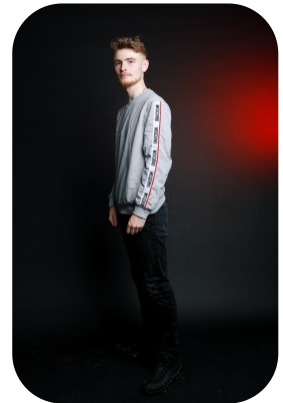

Toby Cooke

Age: 21-24	Height: 6ft3inch	Eye Colour: Blue	Accent: London
Gender:M	Weight: 66kg	Waist: 27	Bust: 33
Location: London	Shoe Size: 14.5	Hips: 34	
Drives: No	Hair Color: Brunette		

Talents
COMMERCIAL MODELS, TEEN MODELS, EXTRAS, ATHLETES