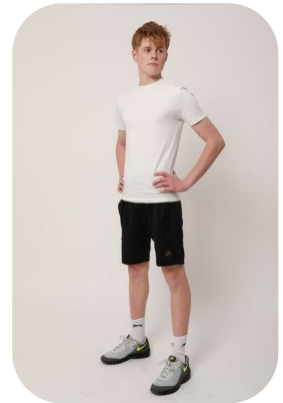

# Toby Norwood

Age: 16-20	Height: 6ft1inch	Eye Colour: Hazel	Accent: London
Gender:M	Weight: 73kg	Waist: 30.5"	Bust: 36.5"
Location: London	Shoe Size: 11	Hips: 36.5"	
Drives: No	Hair Color: Blonde		

Talents  
COMMERCIAL MODELS